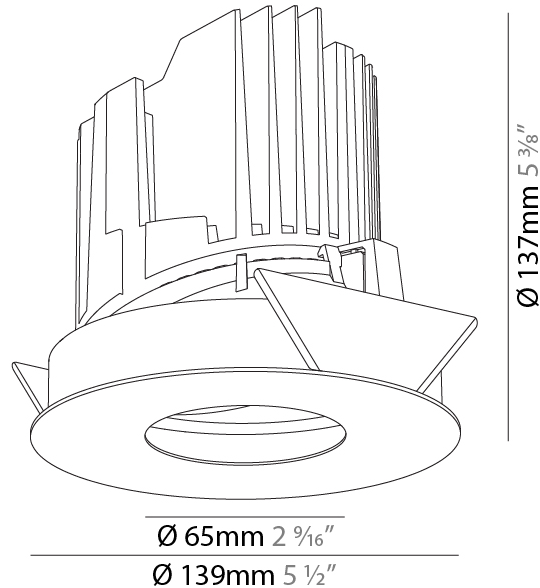

PHYSICAL

Shape: Round
Diameter (mm): 139
Diameter (in): 5 1/2
Height (mm): 137
Height (in): 5 3/8
Ceiling Thickness (mm): 10 / 12.5 / 15 / 25
Ceiling Thickness (in): 3/8 or 1/2 or 9/16
Min. Recessing Depth (mm): 150
Min. Recessing Depth (in): 5 7/8
Light Distribution: Adjustable / Asymmetric
Weight (kg): 0.865
Weight (lbs): 1.9
Fixture Finish: SSR / BKV / CWI / CRY / HAB / LAG / UFT / ITA / RUA / RUR / MIC / FTG / MYG / TWT / LOD / PUS / FRO / FUP / KIA / POP / BLS / SPG / MEY / GOH / GUM / CHC / COM / ABZ / JAG / OBR / MOS / ROR
Fixture Material: Aluminum Die Cast
Cut-out Measurements: 130mm / 5 1/8"

ELECTRICAL

Lamp Type: LED (Zhaga Standard)
Input Wattage (W): 28.6
Total Output Wattage (W): 26
Dimming: Tri-Mode (Non-Dimming and Phase Dimming (120Vac only) and 0-10V Dimming)
Driver Included: No
Driver Location: Recessed Housing
Driver Type: Constant Current - Universal
Housing: See components
Input Voltage (V): 120 - 277
Constant Current (MA): 700

LED

Number of LEDs: 1
Color Temperature (°K): 2700 / 3000 / 3500 / 4000
Max. Delivered Lumen (lm): 1890 / 1930 / 2028 / 2070
Nominal Lumen (lm): 3210 / 3290 / 3459 / 3530
CRI: >90 CRI
Lamp Life (hrs): 50000

OPTICAL

Reflector: 20 / 25 / 40
Adjustability: Fixed

RATINGS AND CERTIFICATIONS

Certified By: Certified for North American Standards
IP rating: IP20