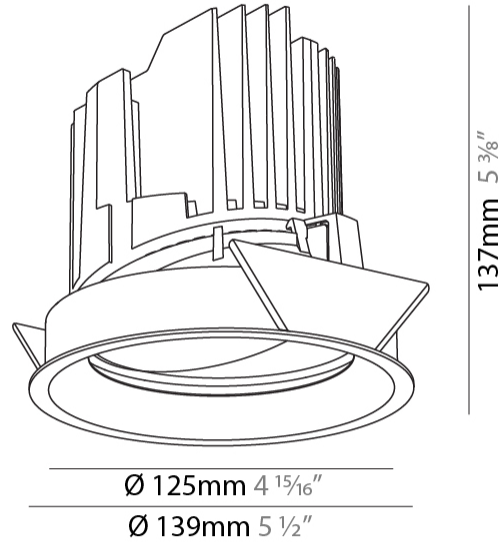

PHYSICAL

Shape: Round
Diameter (mm): 139
Diameter (in): 5 1/2
Height (mm): 137
Height (in): 5 3/8
Ceiling Thickness (mm): 10 / 12.5 / 15
Ceiling Thickness (in): 3/8 or 1/2 or 9/16
Min. Recessing Depth (mm): 150
Min. Recessing Depth (in): 5 7/8
Light Distribution: Adjustable / Downlight
Weight (kg): 0.853
Weight (lbs): 1.88
Fixture Finish: SSR / BKV / CWI / CRY / HAB / LAG / UFT / ITA / RUA / RUR / MIC / FTG / MYG / TWT / LOD / PUS / FRO / FUP / KIA / POP / BLS / SPG / MEY / GOH / GUM / CHC / COM / ABZ / JAG / OBR / MOS / ROR
Fixture Material: Aluminum Die Cast
Cut-out Measurements: 130mm / 5 1/8"

ELECTRICAL

Lamp Type: LED (Zhaga Standard)
Input Wattage (W): 28.6
Total Output Wattage (W): 26.4
Dimming: Tri-Mode (Non-Dimming and Phase Dimming (120Vac only) and 0-10V Dimming)
Driver Included: No
Driver Location: Recessed Housing
Driver Type: Constant Current - Universal
Driver Class: Class 2
Housing: See components
Input Voltage (V): 120 - 277
Constant Current (MA): 700

LED

Number of LEDs: 1
Color Temperature (°K): 2700 / 3000 / 3500 / 4000
Max. Delivered Lumen (lm): 1180 / 1930 / 2029 / 2070
Nominal Lumen (lm): 3210 / 3290 / 3459 / 3530
CRI: >90 CRI
Lamp Life (hrs): 50000

OPTICAL

Reflector: 10 / 18 / 36
Adjustability: Rotational 355°, Tilt 30°

RATINGS AND CERTIFICATIONS

Certified By: Certified for North American Standards
IP rating: IP54